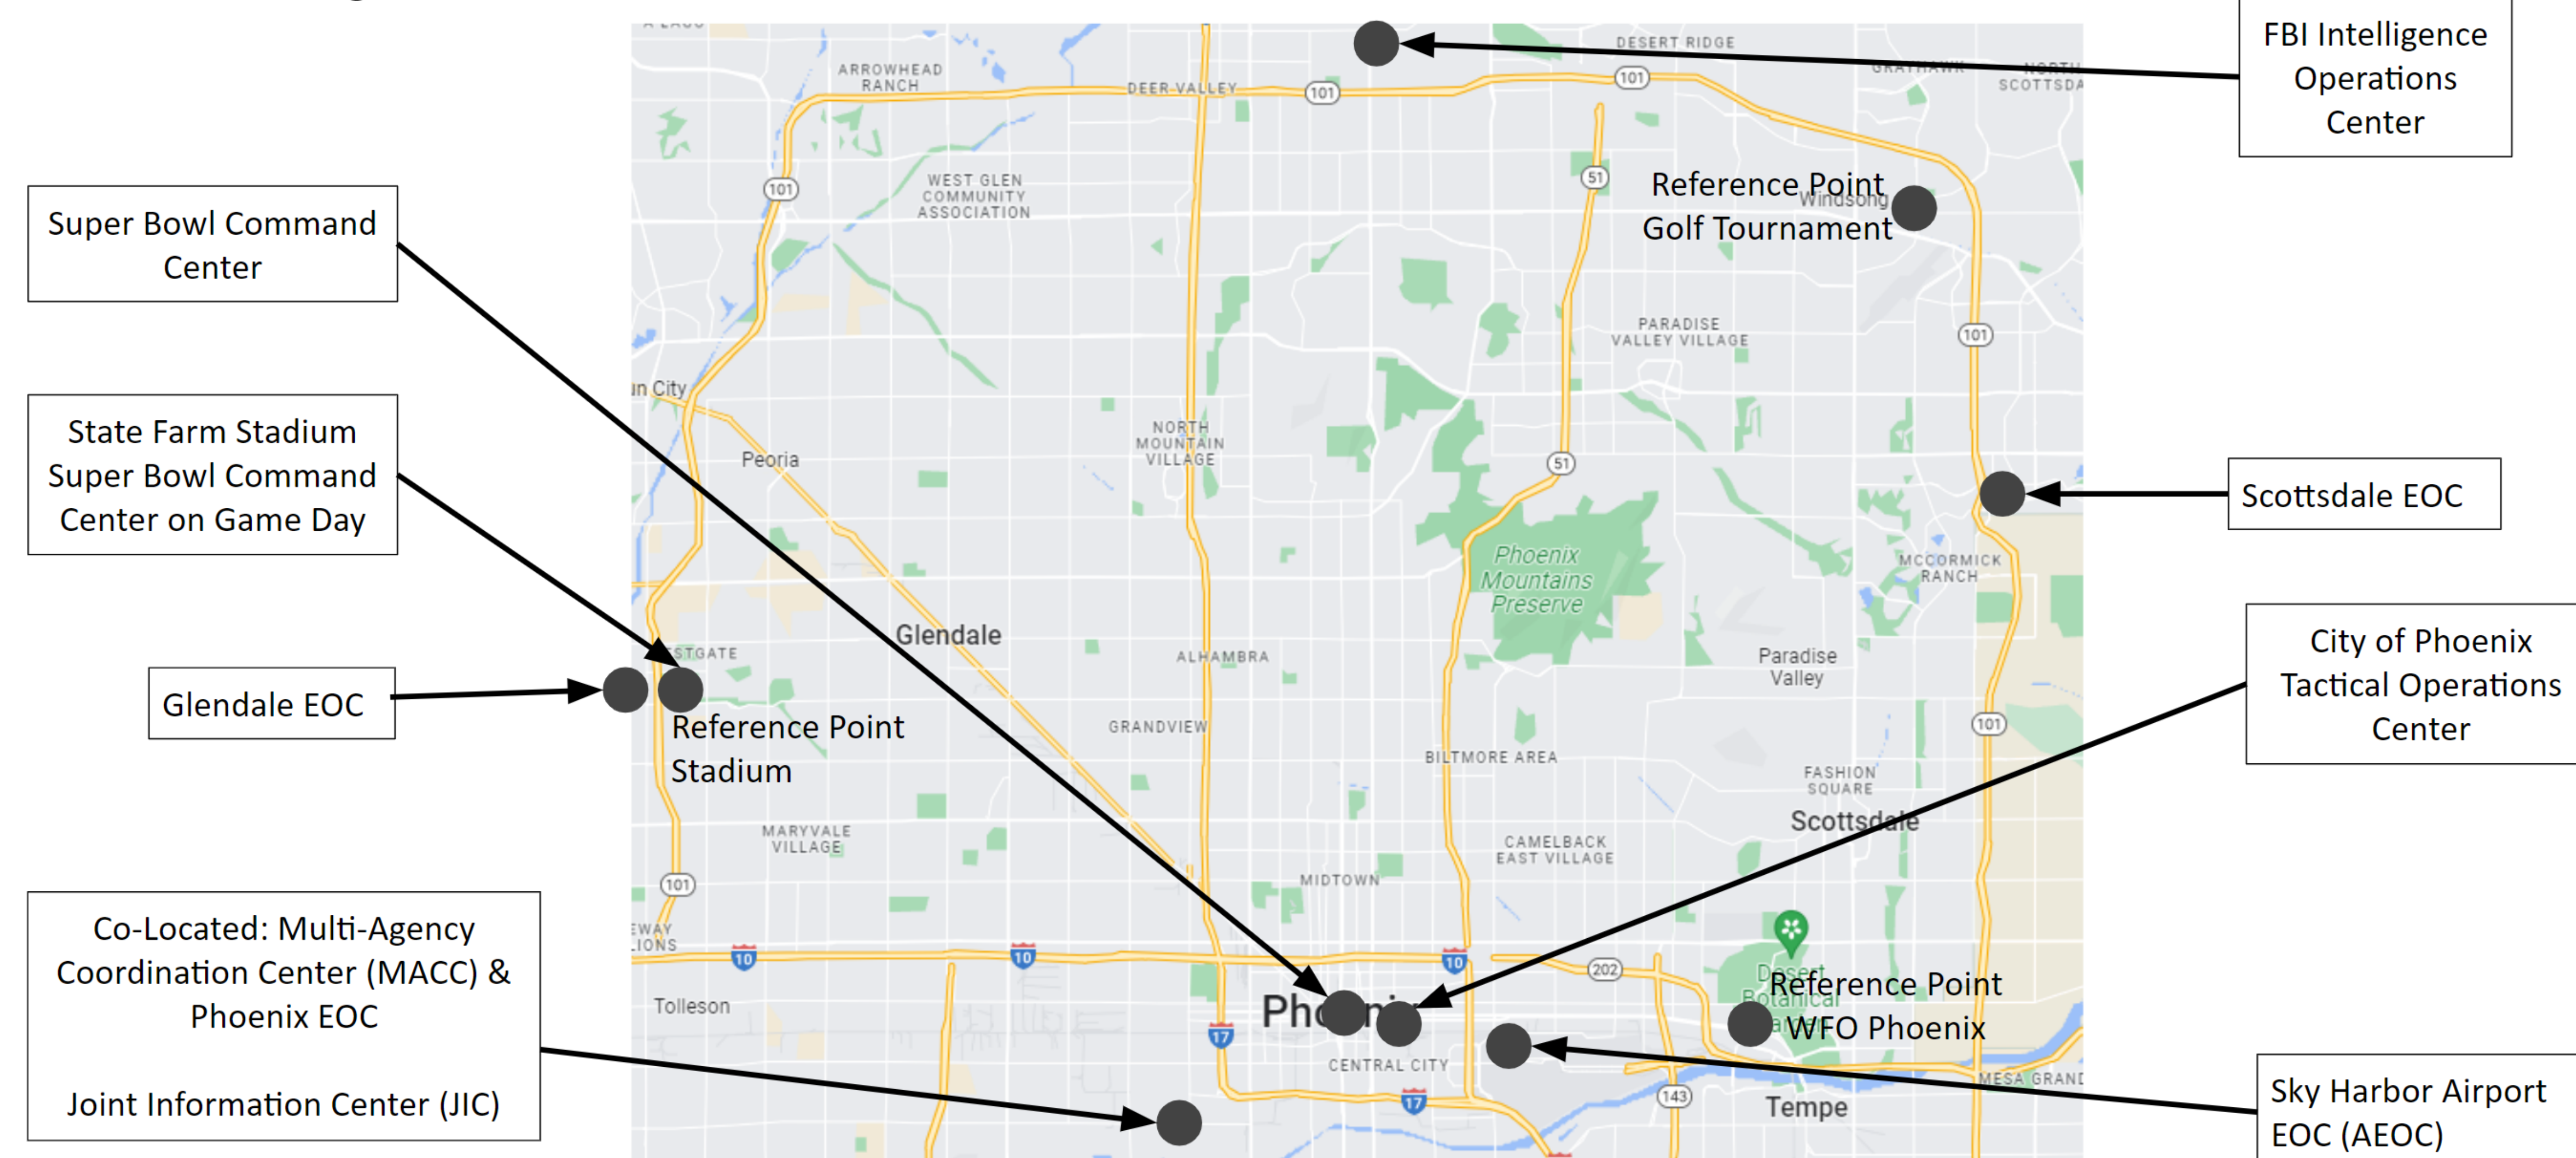

Eye to Eye: NWS Western Region Support for Partners for Super Bowl 57, the WM Phoenix Open Golf Tournament and Related Events across the Phoenix Metro Area

Matt Solum
Western Region
Headquarters
Non-Competitive Division

Poster Showcase
#IAEM23

Super Bowl Command Center

Present in the Room

Joint Information Center

Inclusion in Planning

FBI Intelligence Operations Center

Eye to Eye with Decision Makers

Being present in the room allows NWS to be part of the conversation during briefings as well as informal discussions. We are able to quickly be called upon for any weather support needs rather than having to pick up the phone.

- Onsite Support Summary - 14 different people supporting the following from **WFOs Phoenix (5), Tucson (3), Flagstaff (3) and Las Vegas (3)**. Support started 2/3 and continued through 2/13 at various times at each location.

It is important to include NWS in planning process for any event, big or small. This ensures the NWS can build relationships with decision makers and speak to support capabilities for each area of the event.